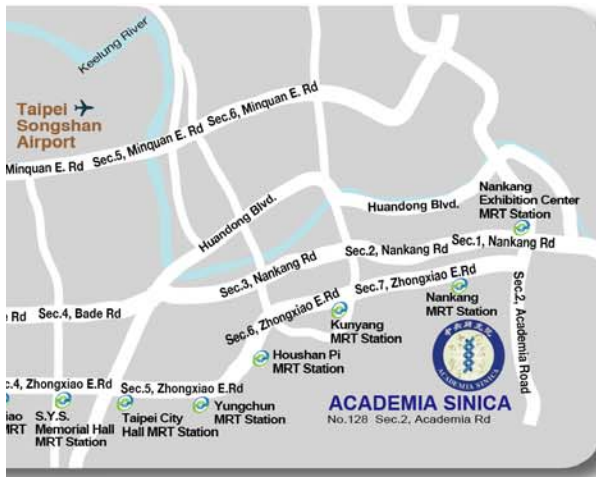

Campus of Academia Sinica

- 1 Main Entrance
- 2 Institute of Biomedical Sciences
- 3 Environment, Health and Safety Management Division
- 4 Institute of Cellular and Organismic Biology
- 4 Biodiversity Research Center
- 5 Institute of Molecular Biology
- 6 Institute of Biological Chemistry
- 6 Life Science Library
- 7 National Laboratory Animal Center, NLAC
- 8 Interdisciplinary Research Building for Science and Technology (under construction)
- 9 Mini-forest restoration area
- 10 Central Office of Administration
- 11 Biodiversity Research Center
- 11 Biodiversity Research Museum
- 12 Institute of Plant and Microbial Biology
- 13 Research Center for Information Technology Innovation
- 13 IRDR-International Centre of Excellence (IRDR-ICoE)
- 14 Tsai Yuan-Pei Memorial Hall
- 15 Institute of Statistical Science
- 16 Post office, garage, grocery store and Hi-Life convenient store
- 17 Ecopond
- 18 Genomics Research Center
- 19 Agricultural Technology Building
- 19 Agricultural Biotechnology Research Center (Agricultural Technology Building 1st-2nd Floor and 5-7th Floor)
- 19 Institute of Plant and Microbial Biology (Agricultural Technology Building 1st-4th Floor)
- 20 Center of Academic Activities (Bookstore, auditorium, conference rooms, guest rooms, breastfeeding room, Chinese and Western restaurants, coffee shop)
- 21 Institute of Chinese Literature and Philosophy
- 22 Institute of Earth Sciences
- 23 Gymnasium (Breastfeeding room)
- 24 Humanities and Social Sciences Building (HSSB)
- 24 Joint Library of Humanities and Social Sciences (1st-2nd Floor HSSB)
- 24 Institute of Linguistics (5-7th Floor of South Wing, HSSB)
- 24 Institute of Sociology (8-10th Floor of South Wing, HSSB)

- 24 Research Center for Applied Sciences (11th Floor of South Wing, HSSB)
- 24 Research Center for Environmental Changes (11th Floor of South Wing, HSSB)
- 24 Institute of Political Science (5-6th Floor of North Wing, HSSB)
- 24 Institute of Taiwan History (7-8th Floor of North Wing, HSSB)
- 24 Institutum Iurisprudentiae (9-10th Floor of North Wing, HSSB)
- 25 Research Center for Environmental Changes (Laboratories)
- 26 Plant Molecular Breeding Greenhouse
- 27 Greenhouse Building
- 27 Biodiversity Research Center
- 28 Research Center for Environmental Changes (under construction)
- 30 Institute of Chemistry
- 31 Research Center for Humanities and Social Sciences
- 32 Institute of Information Science
- 33 Institute of Physics